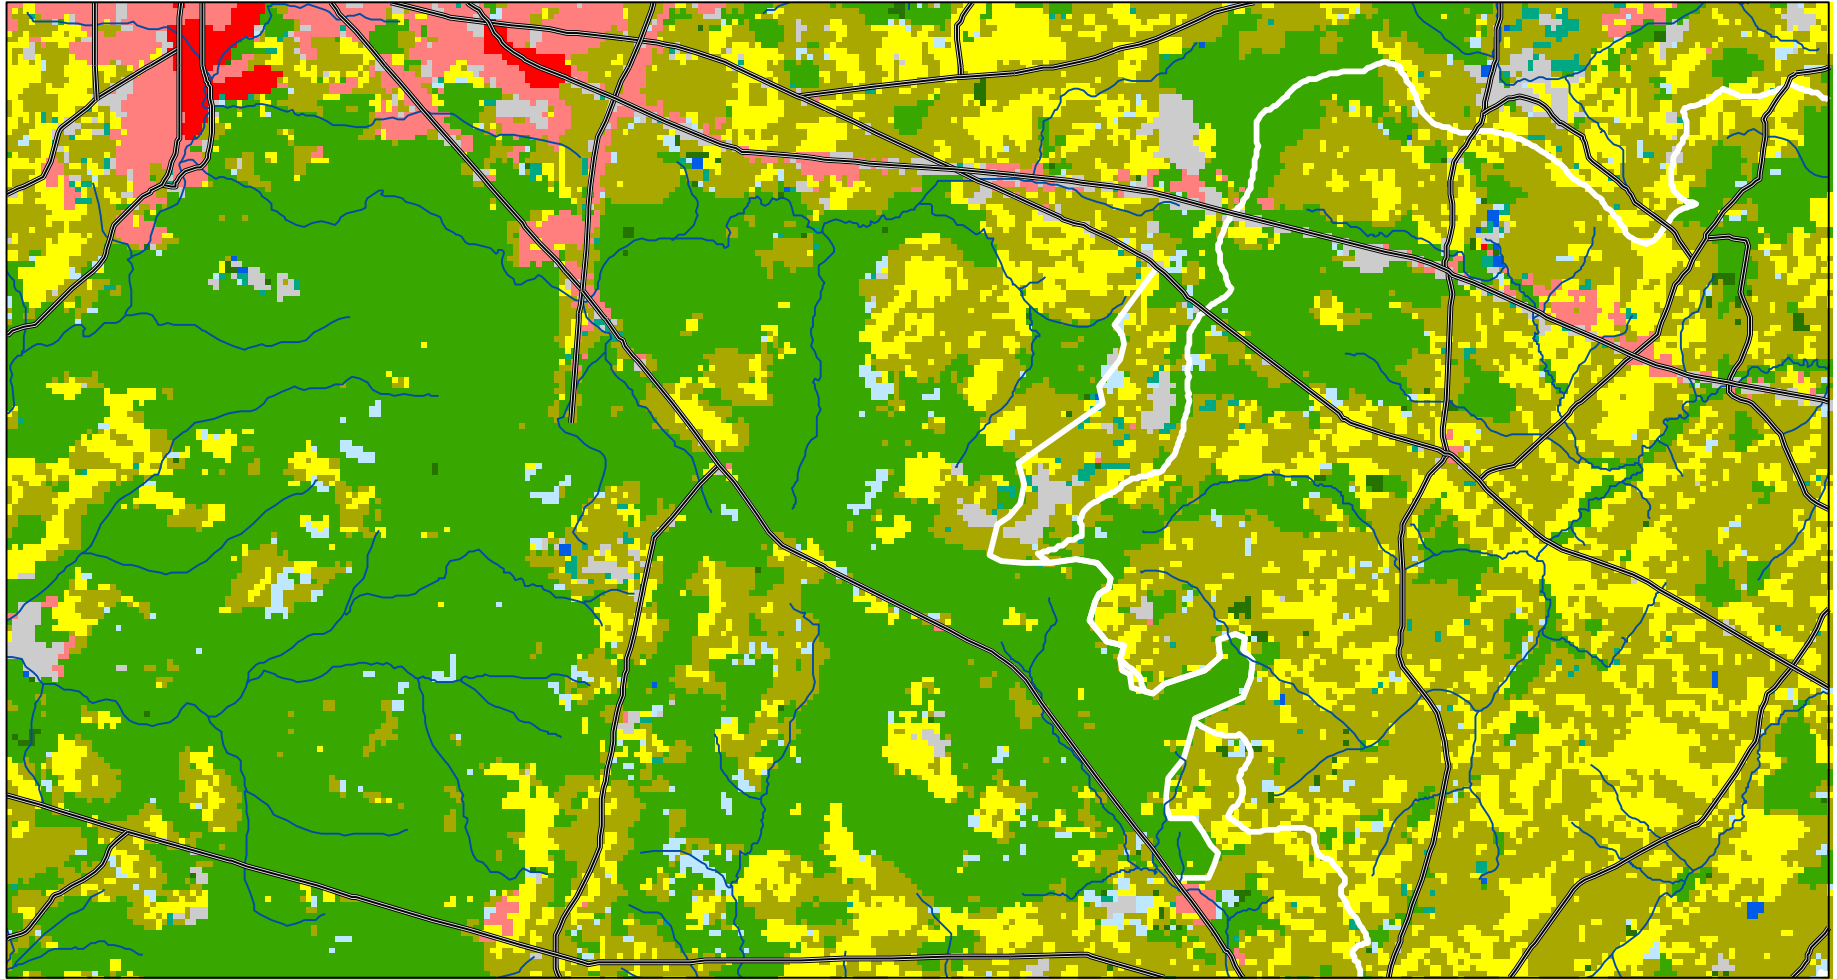

# Kimberly Run Natural Area IMA

## Legend

Important Mammal Area Boundary	Open Water	Mixed Forest
Streams	Low Density Urban	Deciduous Forest
Major Roads	High Density Urban	Barren
	Hay/Pastures	Transitional
	Row Crops	Beach
	Conifer Forest	